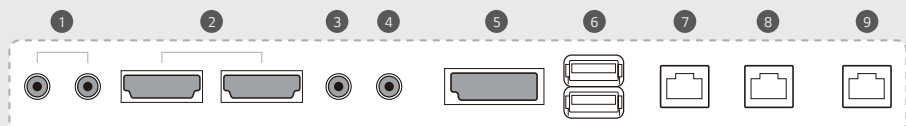

Connessioni

55XE4F / 49XE4F

- 1 SPEAKER OUT
- 2 HDMI IN
- 3 RS232C IN
- 4 RS232C OUT
- 5 DP IN
- 6 USB IN
- 7 LAN IN
- 8 LAN OUT
- 9 HDBaseT IN