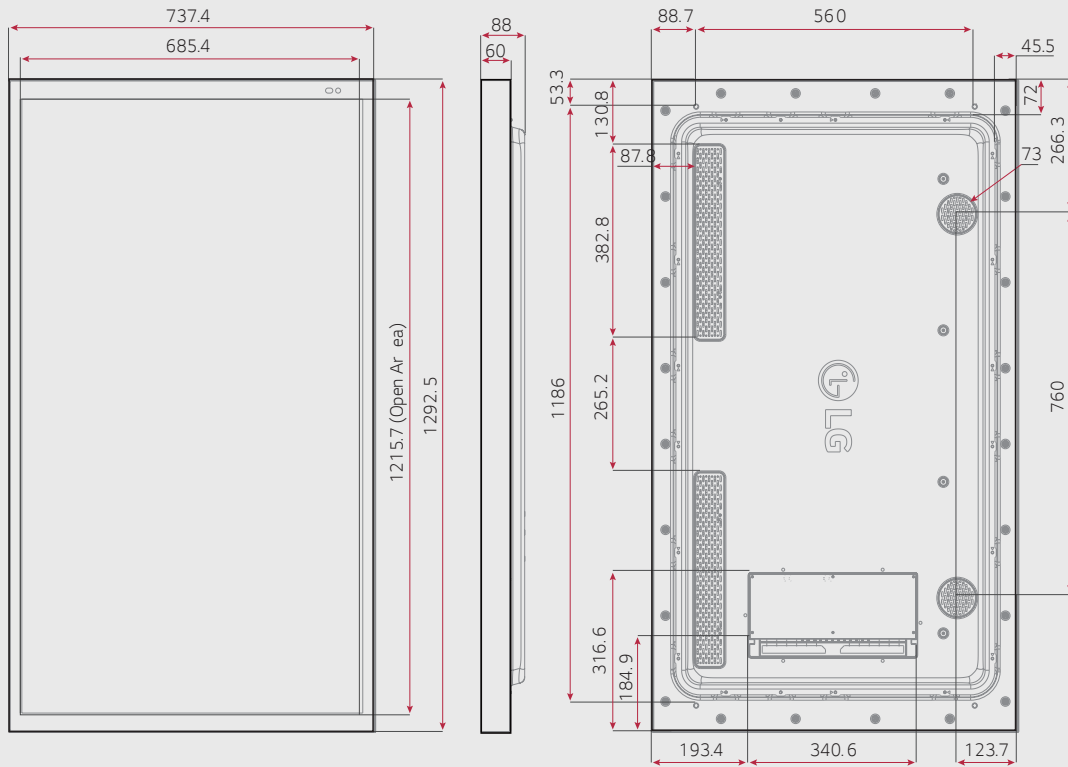

Connessioni

55XE4F / 49XE4F

- 1 SPEAKER OUT
- 2 HDMI IN
- 3 RS232C IN
- 4 RS232C OUT
- 5 DP IN
- 6 USB IN
- 7 LAN IN
- 8 LAN OUT
- 9 HDBaseT IN

55"

49"